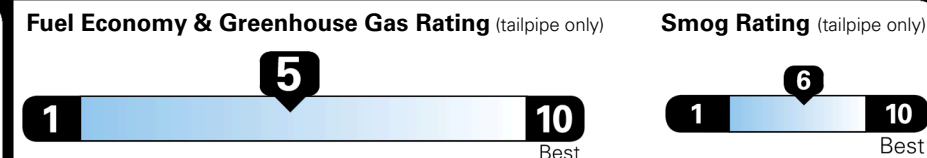

EPA DOT Fuel Economy and Environment

Gasoline Vehicle

Fuel Economy

26 MPG
combined city/hwy

24 city   30 highway

3.8 gallons per 100 miles

Small SUVs range from 14 to 125 MPG. The best vehicle rates 146 MPGe.

You spend $1,000 more in fuel costs over 5 years compared to the average new vehicle.

Annual fuel cost $1,900