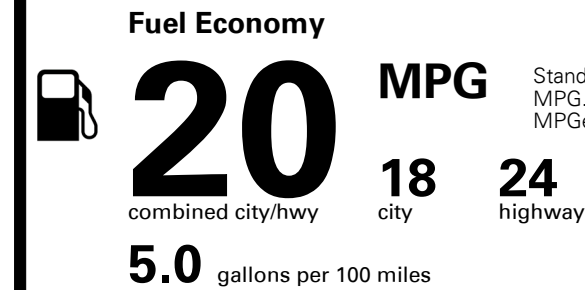

Inland Freight & Handling :

\$1,600.00

Total Price :

\$46,820.00

Proudly Supporting Hyundai Hope On Wheels and the Fight Against Pediatric Cancer Since 1998.

EPA DOT Fuel Economy and Environment

Gasoline Vehicle

Standard SUVs range from 12 to 115 MPG. The best vehicle rates 146 MPGe.

You spend \$4,000 more in fuel costs over 5 years compared to the average new vehicle.

Annual fuel cost \$2,500

Fuel Economy & Greenhouse Gas Rating (tailpipe only)